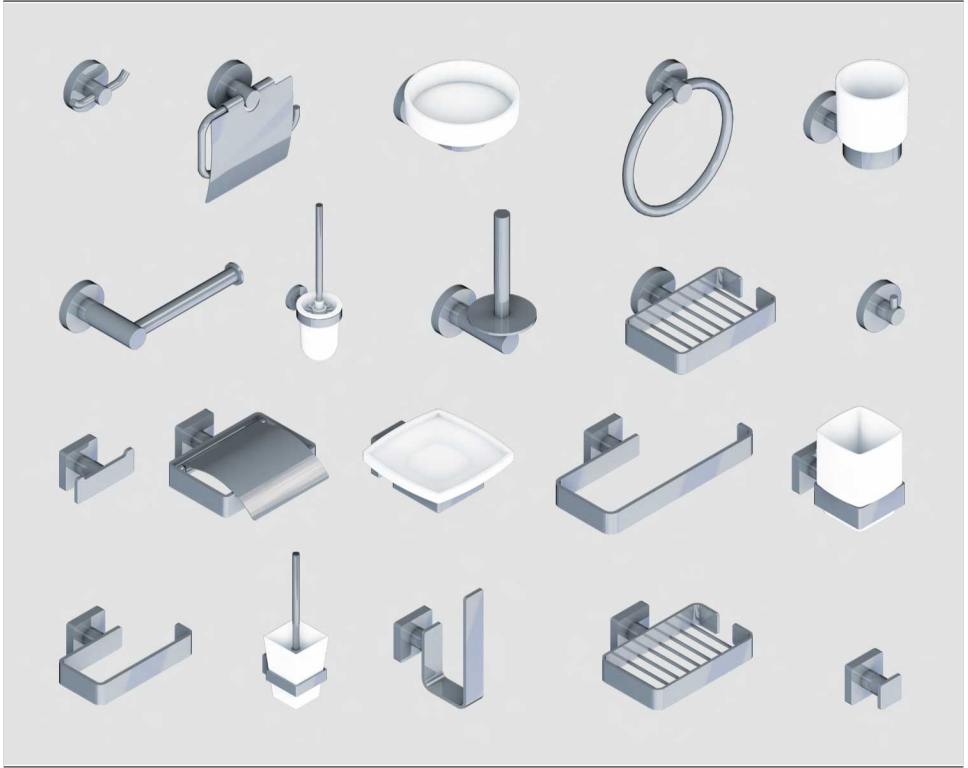

# Elements Tender/Striking

- DE Montageanleitung
- EN Installation instructions
- ES Instrucciones de montaje
- FR Instructions de montage
- IT Istruzioni per il montaggio

- NL Montagehandleiding
- RU Инструкция по монтажу
- ZH 安装说明
- PL Instrukcji montażu

Element Tender		
	TVA15101200061	Double Robe Hook
	TVA15101300061	Toilet Paper Holder W/Cover
	TVA15101900061	Soap Dish Holder
	TVA15100500061	Towel Ring
	TVA15101800061	Tumbler Holder
	TVA15101400061	Toilet Paper Holder W/O Cover
	TVA15101600061	Toilet Brush Holder
	TVA15101500061	Spare Toilet Paper Holder

	TVA15100800061	Soap Basket (BRASS)
	TVA15101100061	Robe Hook

**Element Striking**

	TVA152012000XX	Double Robe Hook
	TVA152013000XX	Paper Holder W/Cover
	TVA152020000XX	Soap Dish Holder
	TVA152005000XX	Towel Ring
	TVA152019000XX	Tumbler Holder
	TVA152014000XX	Paper Holder W/O Cover